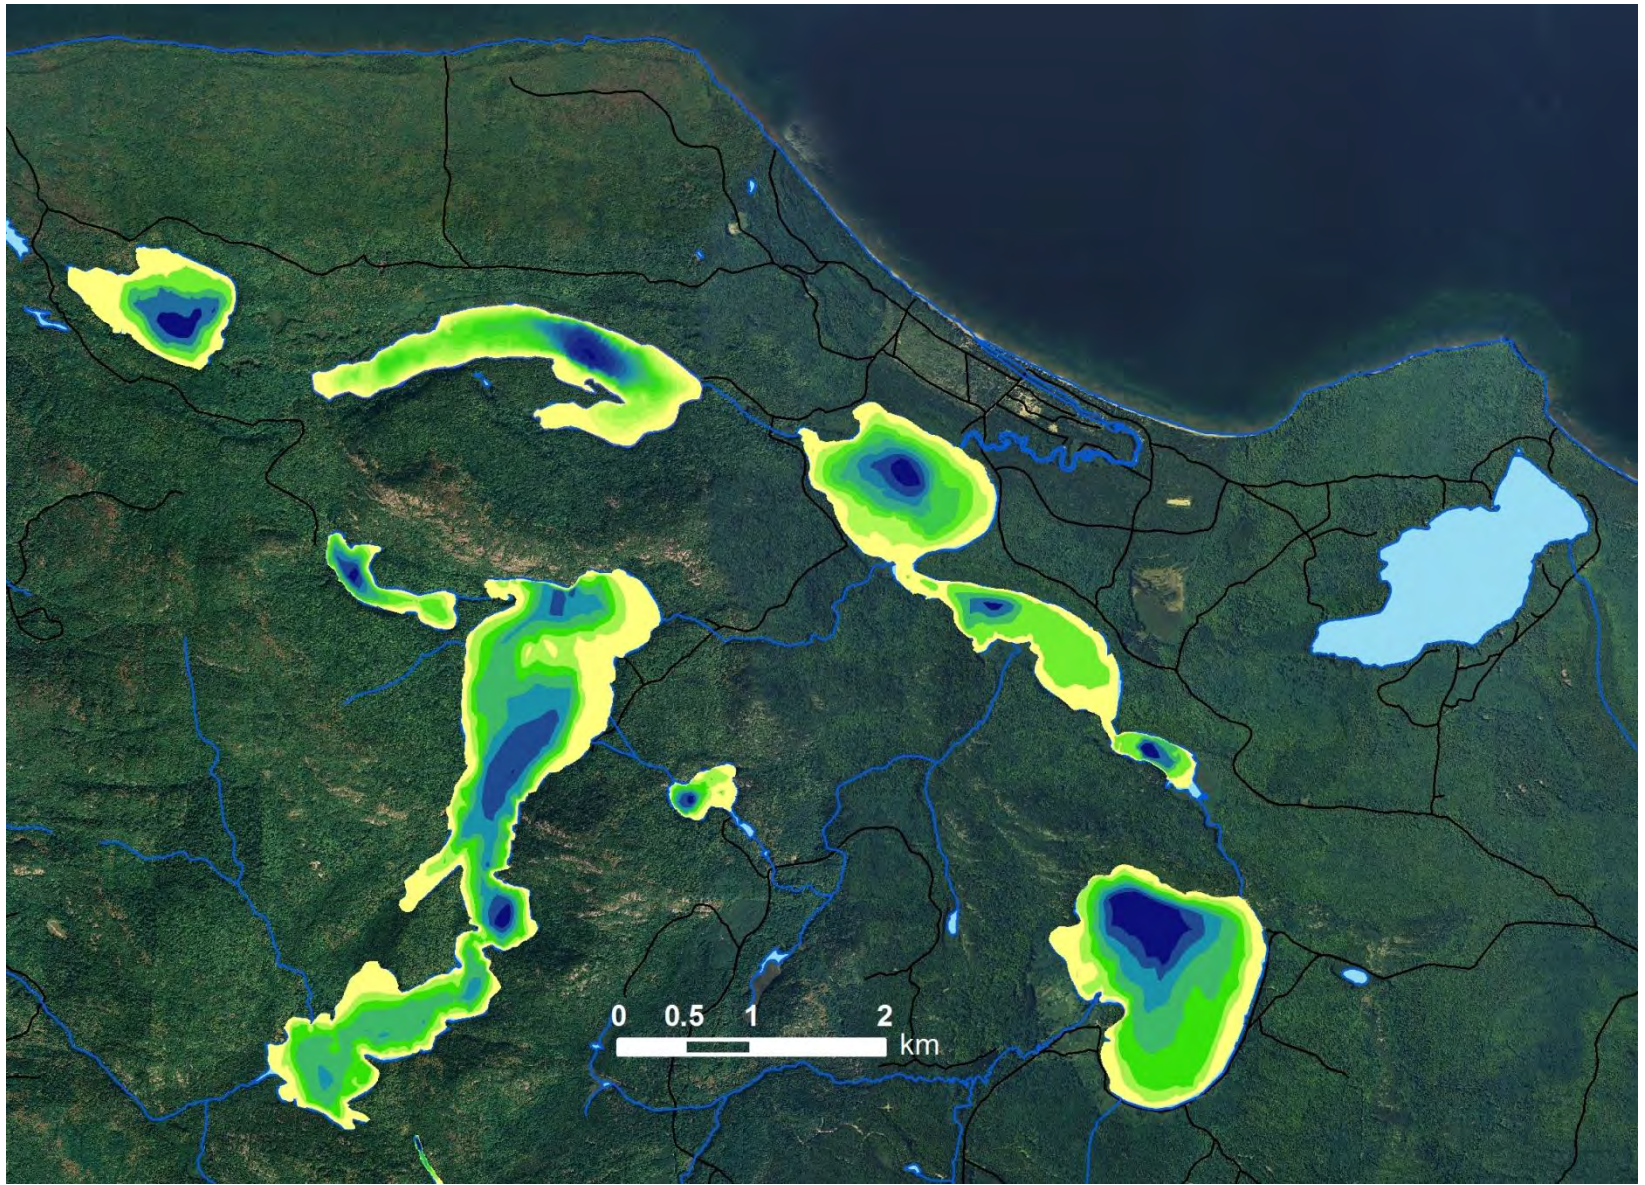

Huron Mountain Club

Lake Bathymetry

Ken Hinkel

Notes: Lake depth scale differs for each lake; blue is deeper water
This is a generalized map; does not show rocks and shoals